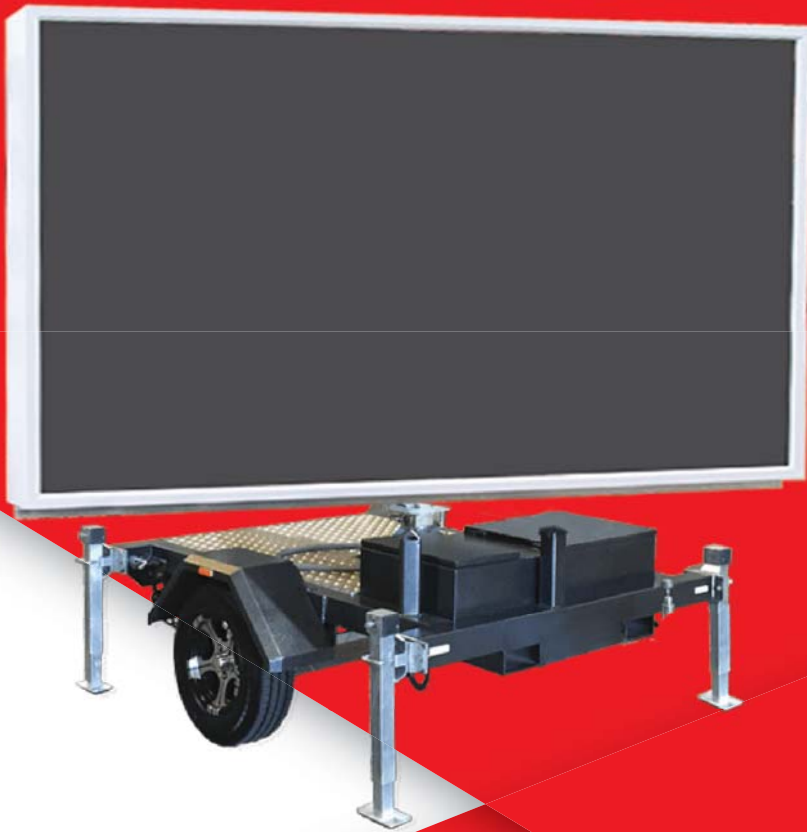

4HD2816 DIGITAL BILLBOARD

KEY FEATURES

- Full colour LED display
- Display Size 2880mm x 1600mm
- Waterproof LEDs
- Refresh rate of 1200-1500hz
- 3G modem for remote programming
- Automatic brightness control
- Wheel chains / security locks
- 3 point hydraulic safety system
- Automatic self-locking mast
- Rear access servicing
- Forklift pockets

TECHNICAL SPECIFICATIONS

- Viewing angle 110° horizontal 60° vertical
- Viewing distance 5M ~ 100M
- Hydraulic mast height adjustment
- Average power consumption 700W
- Maximum power consumption 2200W
- Powered by mains 240V 10amp
- Onboard industrial PC
- Trailer Size (LxWxH)
- Stowed - 2950mmx1970mmx2650mm
- Extended - 3670mmx1970mmx3900mm

4D
media®

OUTSIDE THE BOX

RELOCATABLE OUTDOOR ADVERTISING

Tel 1300 556 801

email sales@4dmedia.com.au

web www.4dmedia.com.au